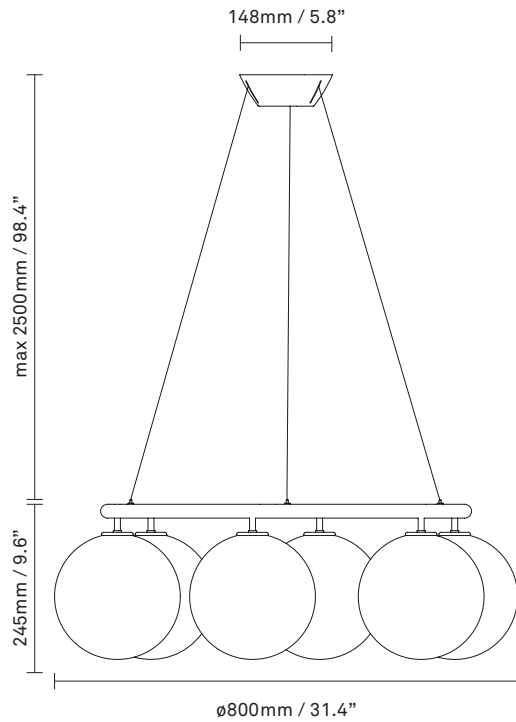

NUURA

MIIRA 6 CIRCULAR
brass / optic clear

Design: Sofie Refer, 2021

Miira 6 Circular in mouth-blown optic clear glass and brass finish. Incl. Ceiling plate.

Explore the rest of the Miira collection on our website, [here](#)

Product no.: EU - 2032001 / US - 3032001

Type: Chandelier - indoor

Colour: Glass: optic clear / Metal: brass

Materials: Wet painted metal, mouth-blown glass

Dimensions: 800mm / 31.4in x 245mm / 9.6in
Glass: \varnothing 200mm / 7.8in
Cable length: max 2500mm / 98.4in

Weight: Armature + glass: 9840g

Packaging: Dimensions: L: 645mm / 25.4in x W: 645mm / 25.4in x H: 350mm / 13.8in
Weight: 6850g
Total weight incl. product: 16670g
Number of parcel: 1
Material: Brown Cardboard