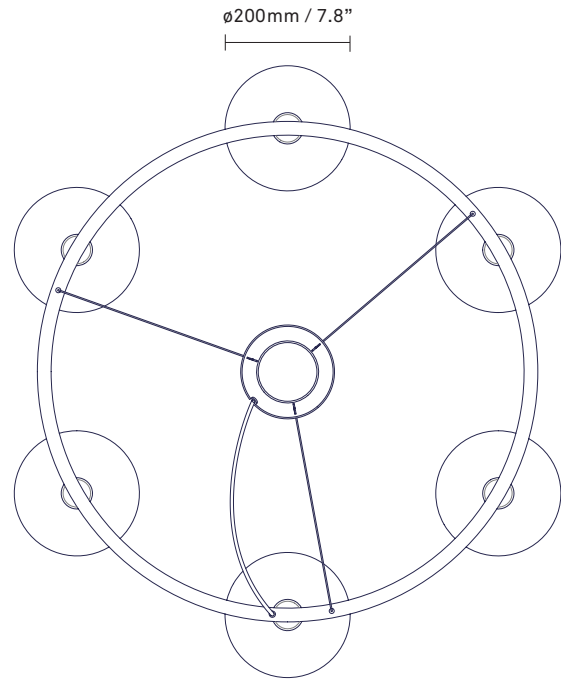

NUURA

MIIRA 6 CIRCULAR
brass / optic clear

Design: Sofie Refer, 2021

Miira 6 Circular in mouth-blown optic clear glass and brass finish. Incl. Ceiling plate.

Explore the rest of the Miira collection on our website, [here](#)

Product no.: EU - 2032001 / US - 3032001

Type: Chandelier - indoor

Colour: Glass: optic clear / Metal: brass

Materials: Wet painted metal, mouth-blown glass

Dimensions: 800mm / 31.4in x 245mm / 9.6in
Glass: \varnothing 200mm / 7.8in
Cable length: max 2500mm / 98.4in

Weight: Armature + glass: 9840g

Packaging: Dimensions: L: 645mm / 25.4in x W: 645mm / 25.4in x H: 350mm / 13.8in
Weight: 6850g
Total weight incl. product: 16670g
Number of parcel: 1
Material: Brown Cardboard